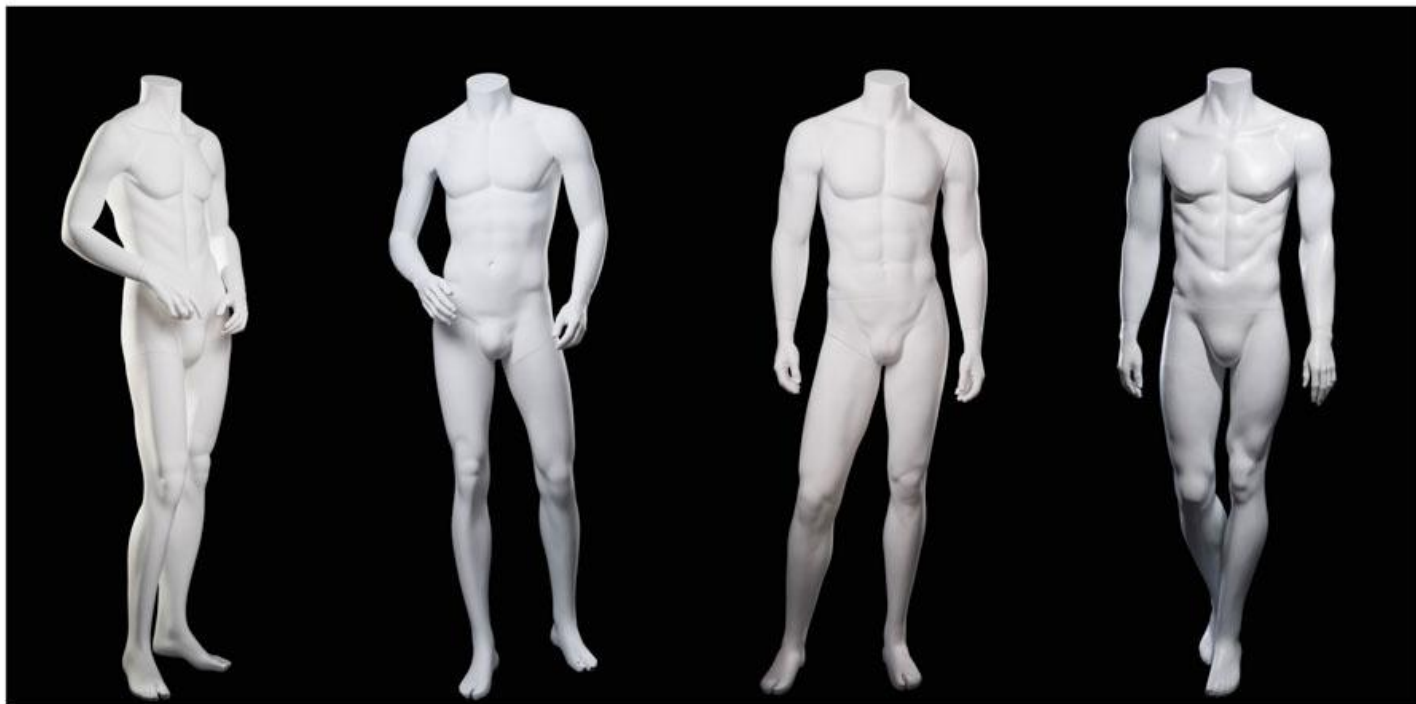

PM-4 Dimensions

• Height:	180cm
• Shoulder:	47cm
• Chest:	96cm
• Waist:	80cm
• Hip:	96cm

PM-5 Dimensions

• Height:	180cm
• Shoulder:	52cm
• Chest:	99cm
• Waist:	80cm
• Hip:	98cm

PM-6 Dimensions

• Height:	180cm
• Shoulder:	53cm
• Chest:	102cm
• Waist:	80cm
• Hip:	98cm

PM-7 Dimensions

• Height:	178cm
• Shoulder:	54cm
• Chest:	96cm
• Waist:	77cm
• Hip:	100cm